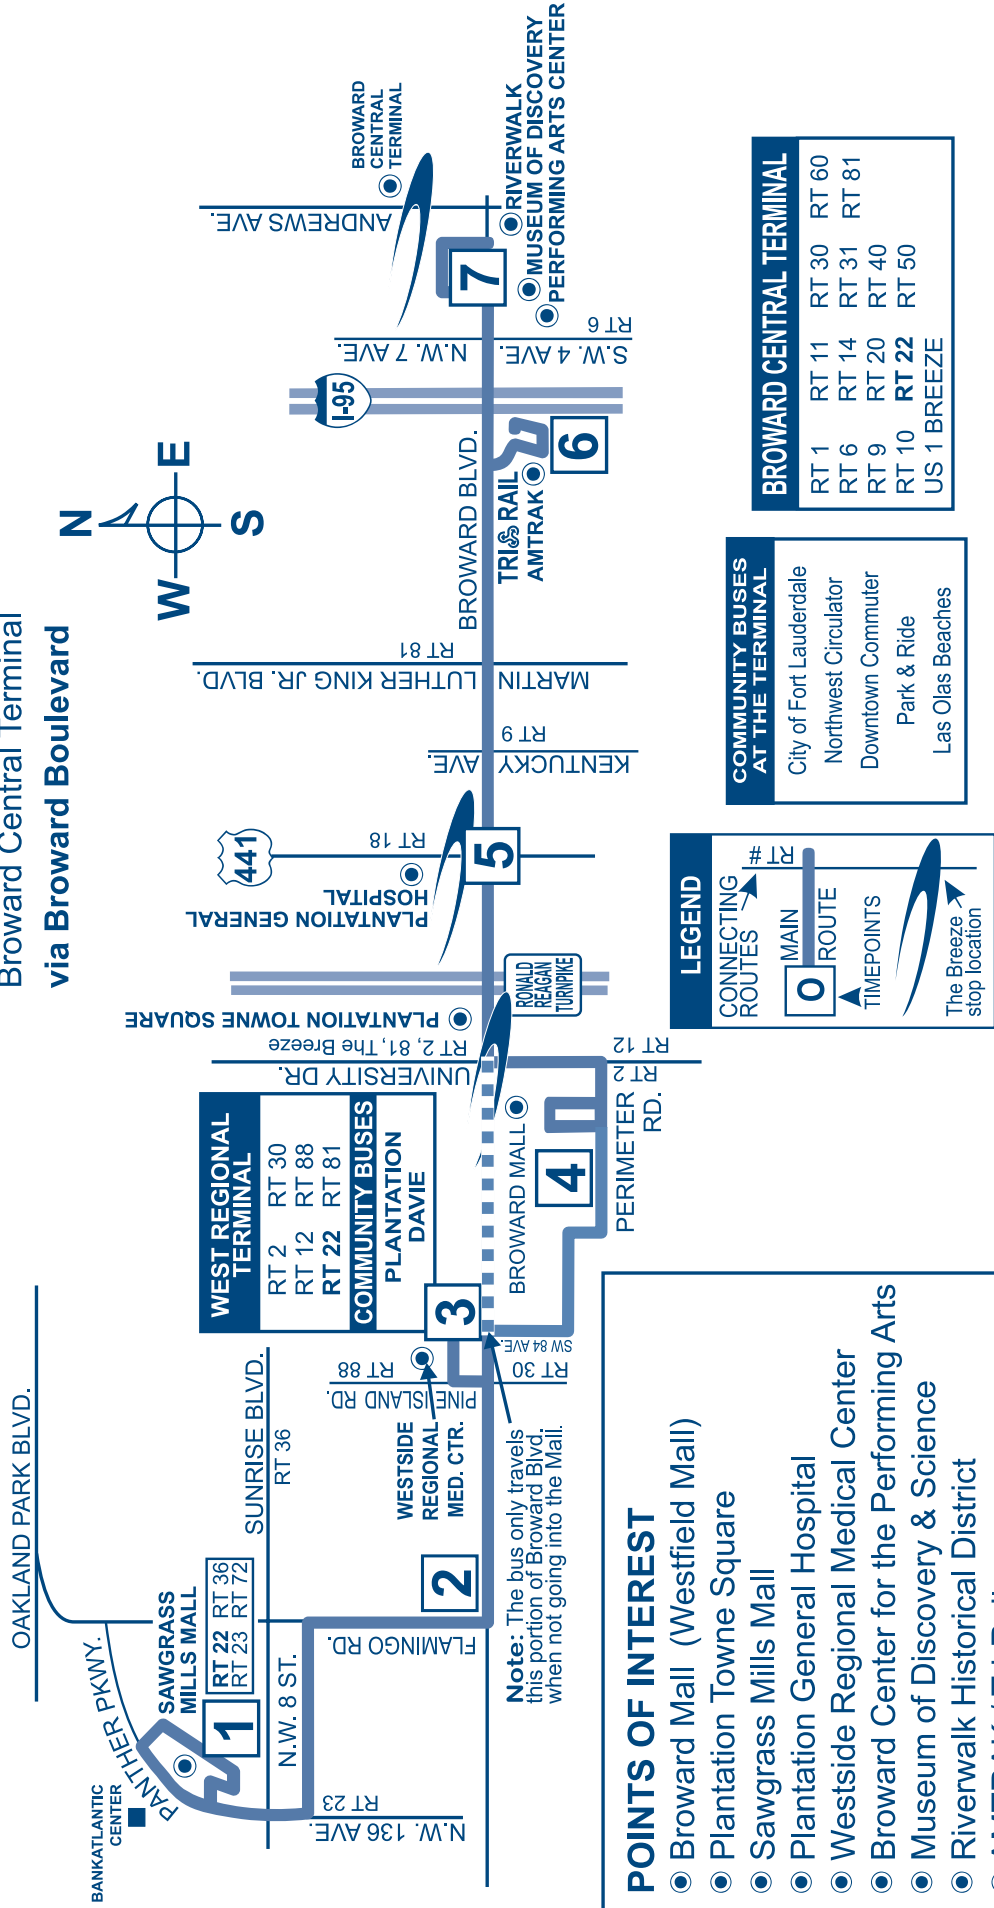

ROUTE 22

Sawgrass Mills Mall (Green Toad Entrance) to
Broward Central Terminal
via **Broward Boulevard**

Note: The bus only travels this portion of Broward Blvd, when not going into the Mall.

POINTS OF INTEREST

- Broward Mall (Westfield Mall)
- Plantation Towne Square
- Sawgrass Mills Mall
- Plantation General Hospital
- Westside Regional Medical Center
- Broward Center for the Performing Arts
- Museum of Discovery & Science
- Riverwalk Historical District
- AMTRAK / Tri-Rail

LEGEND

- CONNECTING ROUTES →
- MAIN ROUTE
- TIMEPOINTS
- The Breeze stop location

COMMUNITY BUSES AT THE TERMINAL

- City of Fort Lauderdale
- Northwest Circulator
- Downtown Commuter
- Park & Ride
- Las Olas Beaches

BROWARD CENTRAL TERMINAL

RT 1	RT 11	RT 30	RT 60
RT 6	RT 14	RT 31	RT 81
RT 9	RT 20	RT 40	
RT 10	RT 22	RT 50	
US 1 BREEZE