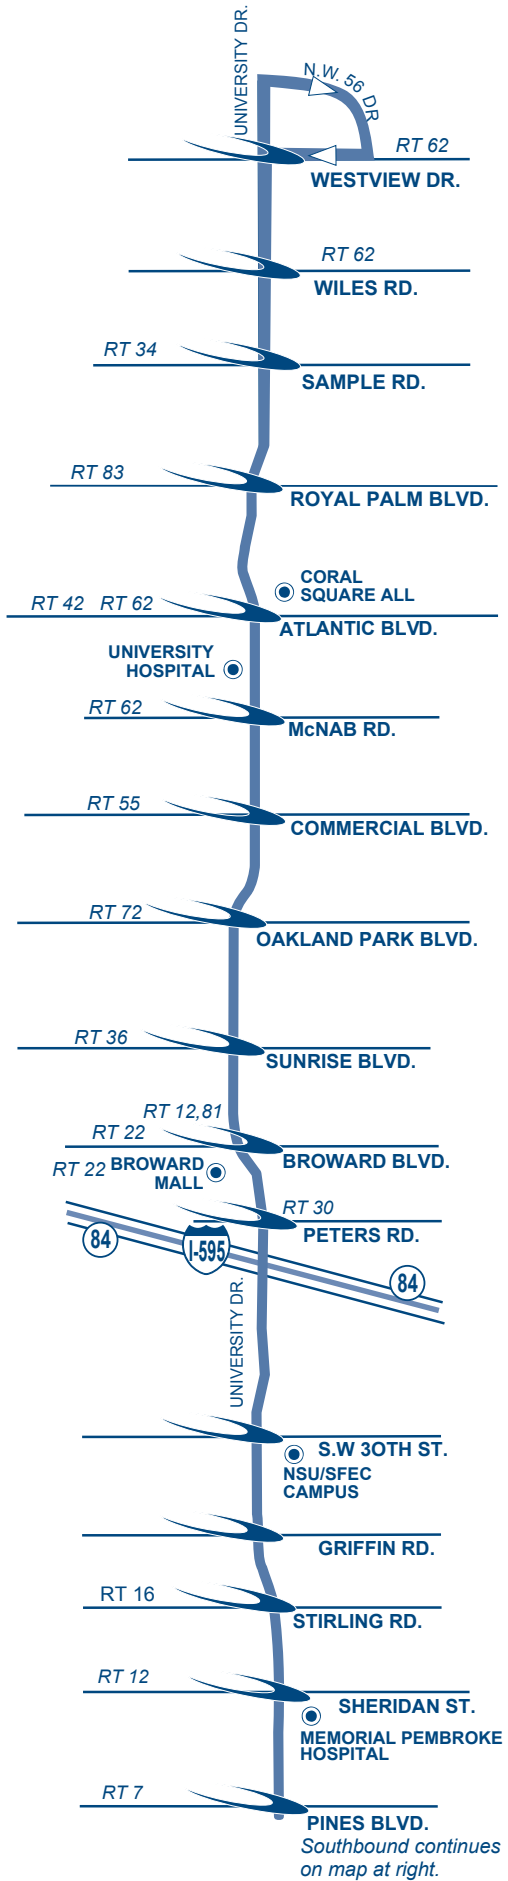

University Breeze

Monday - Friday Limited -Stop Service

Golden Glades Tri-Rail Park & Ride to Westview Drive via University Drive