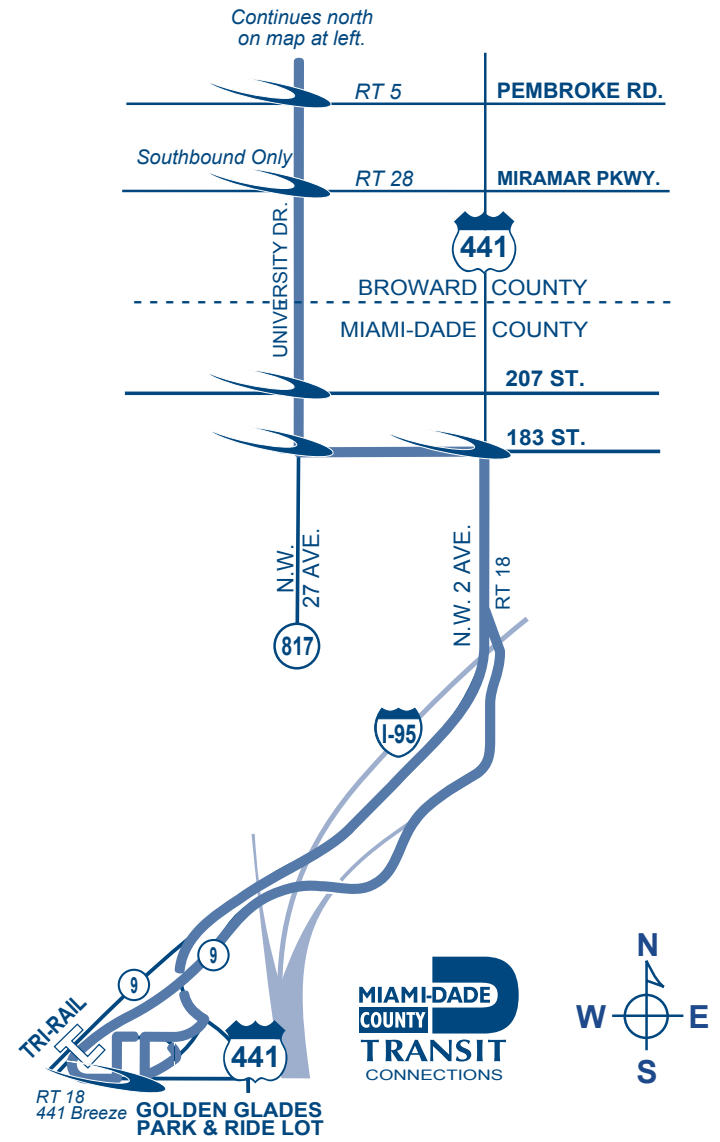

University Breeze

Monday - Friday Limited -Stop Service

Golden Glades Tri-Rail Park & Ride to Westview Drive via University Drive

- POINTS OF INTEREST**
- Coral Square Mall
 - University Hospital
 - Broward Mall
 - NSU/SFEC Campus
 - Memorial Pembroke Hospital