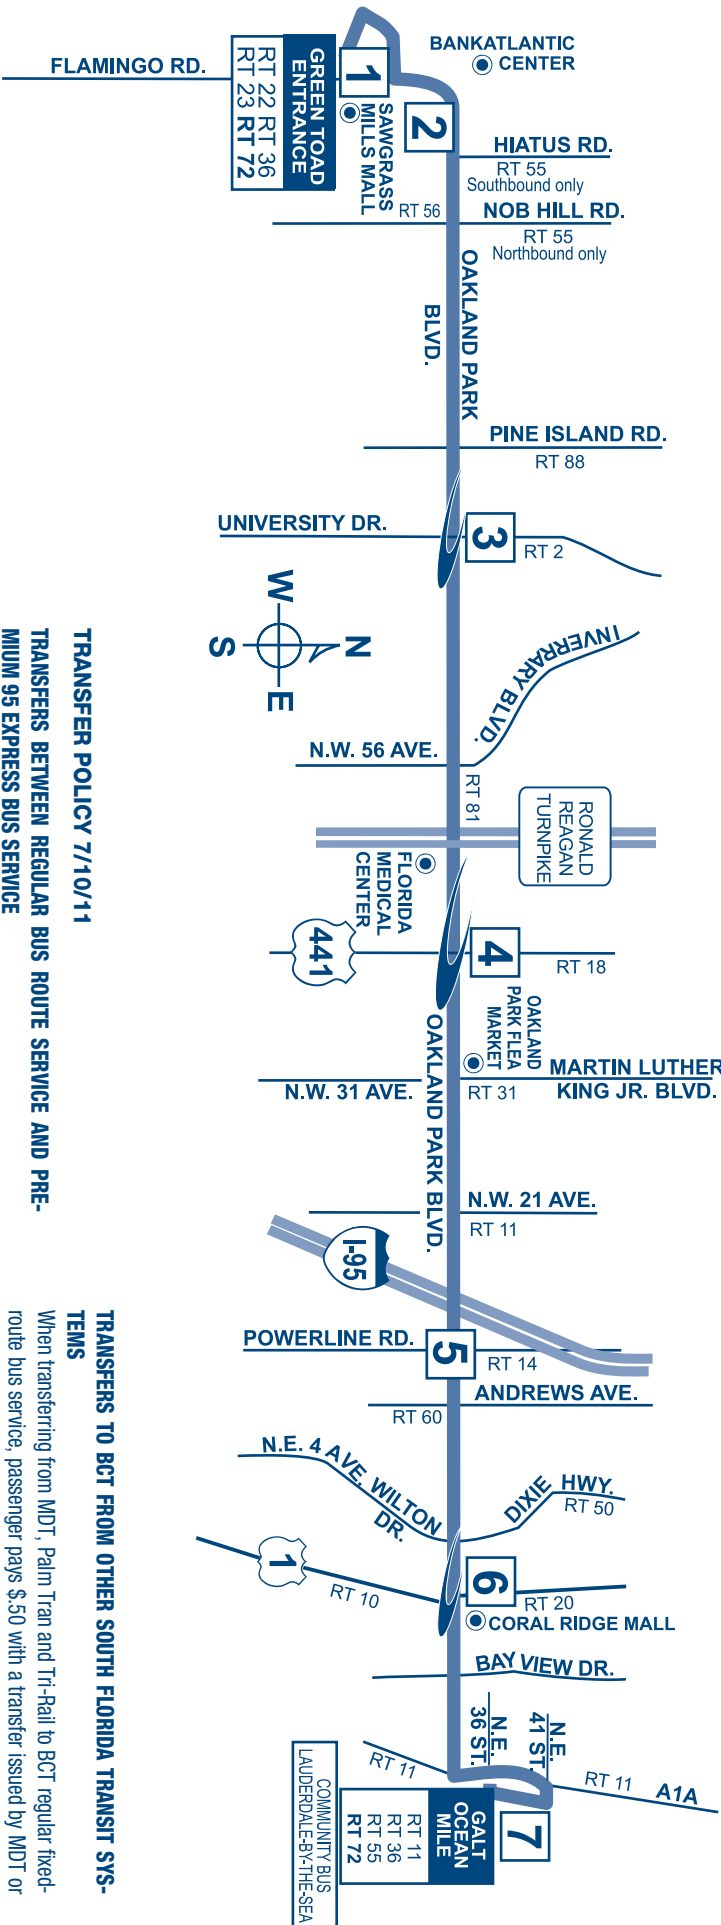

ROUTE 72

Sawgrass Mills Mall (Green Toad Entrance)
to Galt Ocean Mile
via Oakland Park Boulevard

TRANSIT WATCH

**WHEN IT COMES TO OUR SAFETY,
WE CAN ALWAYS USE AN EXTRA PAIR OF
EYES AND EARS. BE ALERT.
CALL 954-357-100K (5665). TELL US.**

POINTS OF INTEREST

- Sawgrass Mills Mall
- BankAtlantic Center
- Florida Medical Center
- Oakland Park Flea Market
- Coral Ridge Mall

LEGEND

PROTECTIONS OF TITLE VI OF THE CIVIL RIGHTS ACT OF 1964 AS AMENDED

Any person(s) or group(s) who believes that they have been subjected to discrimination because of race, color, or national origin, under any transit program or activity provided by Broward County Transit (BCT), may call 954-357-8481 to file a Title VI discrimination complaint or write to Broward County Transit Division, Compliance Manager, 3201 West Copans Road, Pompano Beach, Florida 33069.

TRANSFER POLICY 7/10/11

TRANSFERS BETWEEN REGULAR BUS ROUTE SERVICE AND PREMIUM 95 EXPRESS BUS SERVICE

A BCT 31-Day Premium 95 Express Bus Pass is acceptable on all BCT regular bus service. Passengers transferring from regular route bus service to express bus service with an All Day, 7-Day or 31-Day bus pass, must pay a premium upgrade fee of $1.00. Passengers with a regular 10-Ride bus pass or paying by cash on regular service will not be able to transfer between bus services and must pay the full premium fare when boarding the 95 Express bus.

TRANSFERS FROM BCT TO OTHER SOUTH FLORIDA TRANSIT SYSTEMS

When boarding a BCT bus, passenger pays the appropriate BCT fare and may request a transfer from the bus operator if transferring to Miami-Dade Transit (MDT), Palm Tran or Tri-Rail.

TRANSFERS TO BCT FROM OTHER SOUTH FLORIDA TRANSIT SYSTEMS

When transferring from MDT, Palm Tran and Tri-Rail to BCT regular fixed-route bus service, passenger pays $.50 with a transfer issued by MDT or Palm Tran and proof of fare payment such as Easy Card and receipt issued by Tri-Rail. Tri-Rail passengers boarding BCT at any locations other than at a Tri-Rail station will be required to pay the full fare.

TRANSFERS BETWEEN OTHER SOUTH FLORIDA TRANSIT SYSTEMS AND PREMIUM 95 EXPRESS BUS SERVICE

Transfers to MDT or Tri-Rail from 95 Express, a transfer is issued and passenger must pay appropriate MDT or Tri-Rail fare. Transfer from MDT or Tri-Rail to 95 Express, a $.50 transfer fee is required with the appropriate transfer from MDT or Tri-Rail.

The 95 Express does not connect with Palm Tran. The Easy Card issued by MDT and Tri-Rail is not accepted as payment on any BCT bus.