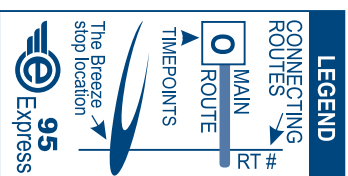

The 95 Express does not connect with Palm Tran. The Easy Card issued by MDT and Tri-Rail is not accepted as payment on any BCT bus.

POINTS OF INTEREST

- C.B. Smith Park
- Memorial Hospital West
- Pembroke Lakes Mall
- Memorial Walk-In Emergency
- Medical Center
- BC Regional Library
- South Campus
- Hollywood Mall
- Tri-Rail / AMTRAK
- Prospect Hall College

TRANSIT WATCH

WHEN IT COMES TO OUR SAFETY,

WE CAN ALWAYS

USE AN EXTRA PAIR OF EYES

AND EARS. BE ALERT.

CALL 954-357-100K (56665).

TELL US.

MONDAY - FRIDAY There are additional bus stops in between those listed