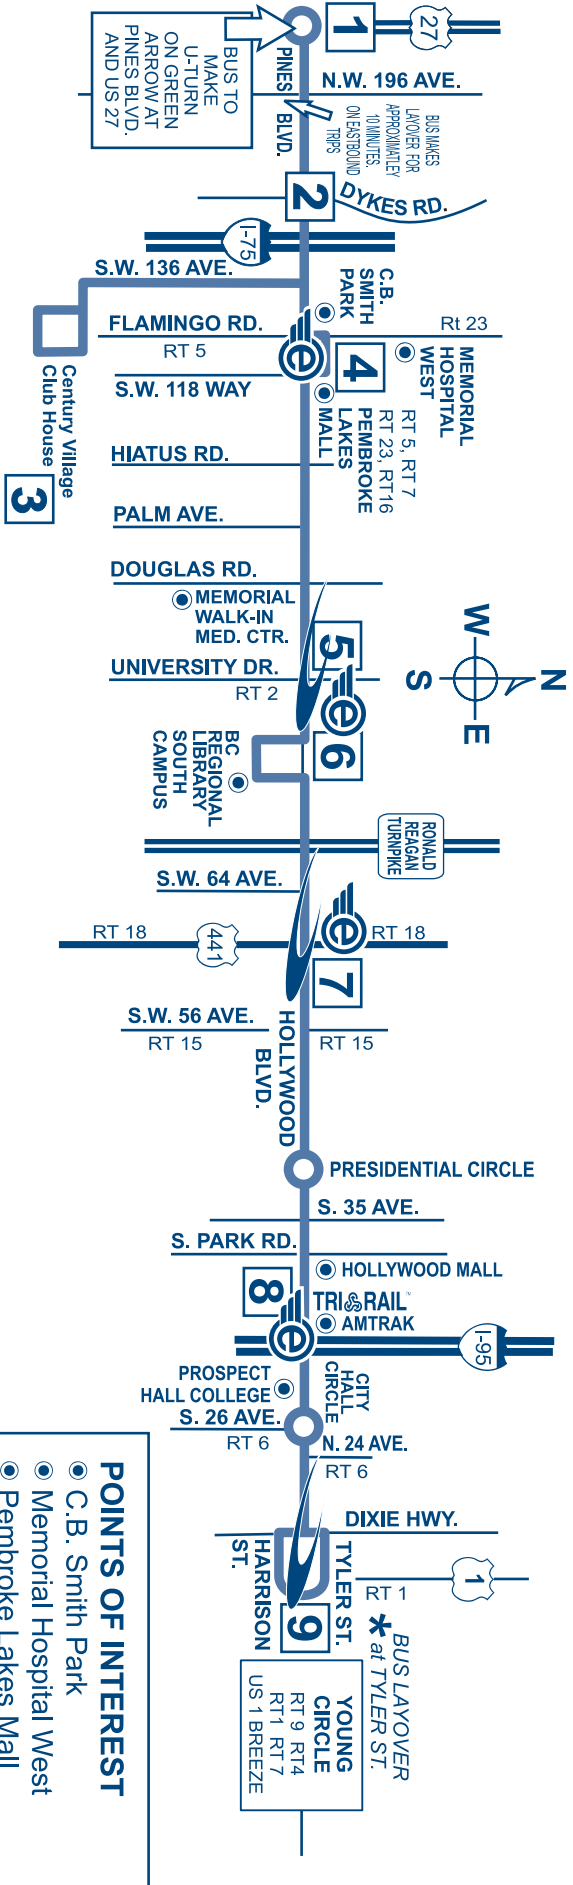

via Pines/Hollywood Boulevard

**BROWARD
COUNTY**
Transit

A service of the
Broward County Commission

facebook

You Tube

Download & Print at broward.org/bct
Wheelchair Accessible
Bike Racks

ROUTE 7

U.S. 27 and Pines Boulevard to Young Circle via Pines/Hollywood Boulevard