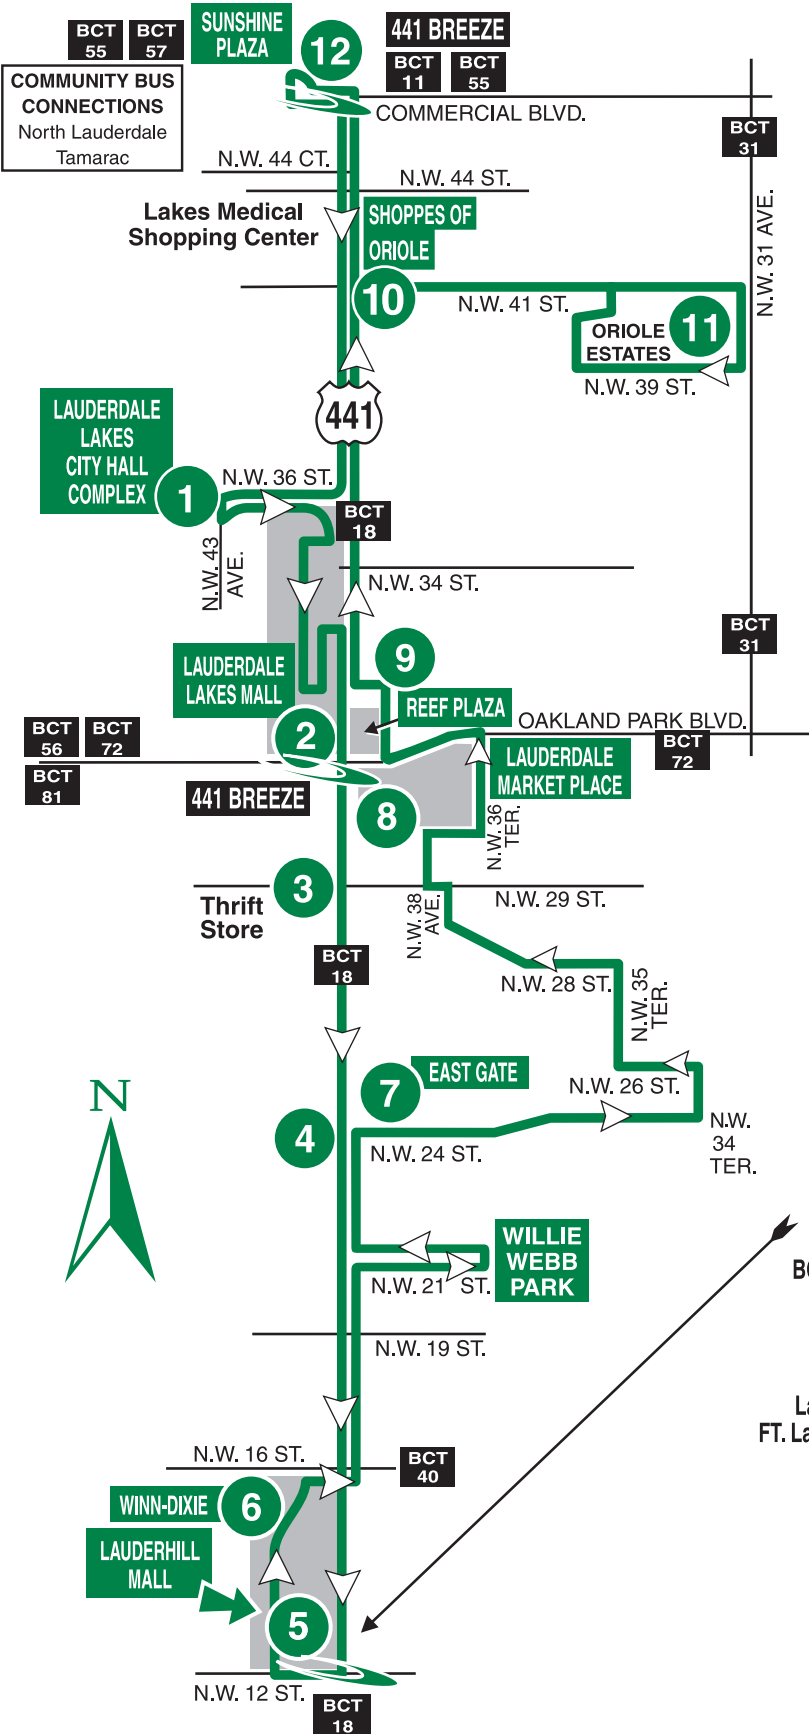

City of Lauderdale Lakes Community Bus Service North/South Route

5

**Lauderhill Mall
Transit Terminal**
BCT Route Connections:
18 36 40 81
441 BREEZE
Community Buses:
Lauderhill, Plantation and
FT. Lauderdale Housing Authority