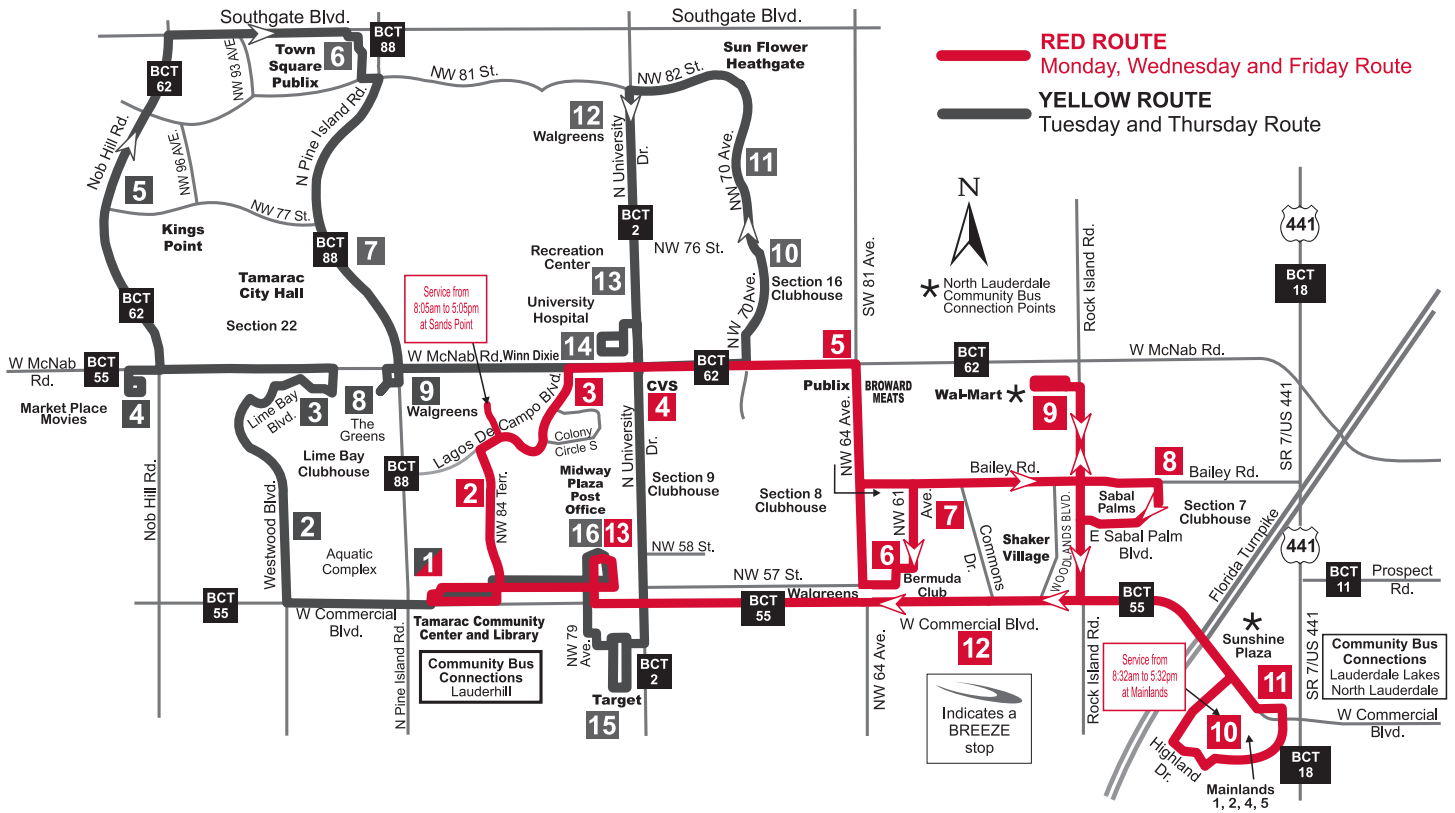

Hours of Operation

Red Route

Monday Through Friday

7 a.m. - 6:55 p.m.

Yellow Route

Tuesday - Thursday

9 a.m. - 4:56 p.m.

Buses operate as close to the schedule as possible, although traffic conditions may cause the bus to arrive slightly early or late.

Please allow yourself enough time when traveling.

There is no service when under a hurricane warning.

Holiday Schedule

There is no service on Saturday, Sunday or on the following holidays observed by the City of Tamarac:

- New Year's Day
- Memorial Day
- Independence Day
- Labor Day
- Thanksgiving Day
- Christmas Eve
- Christmas Day